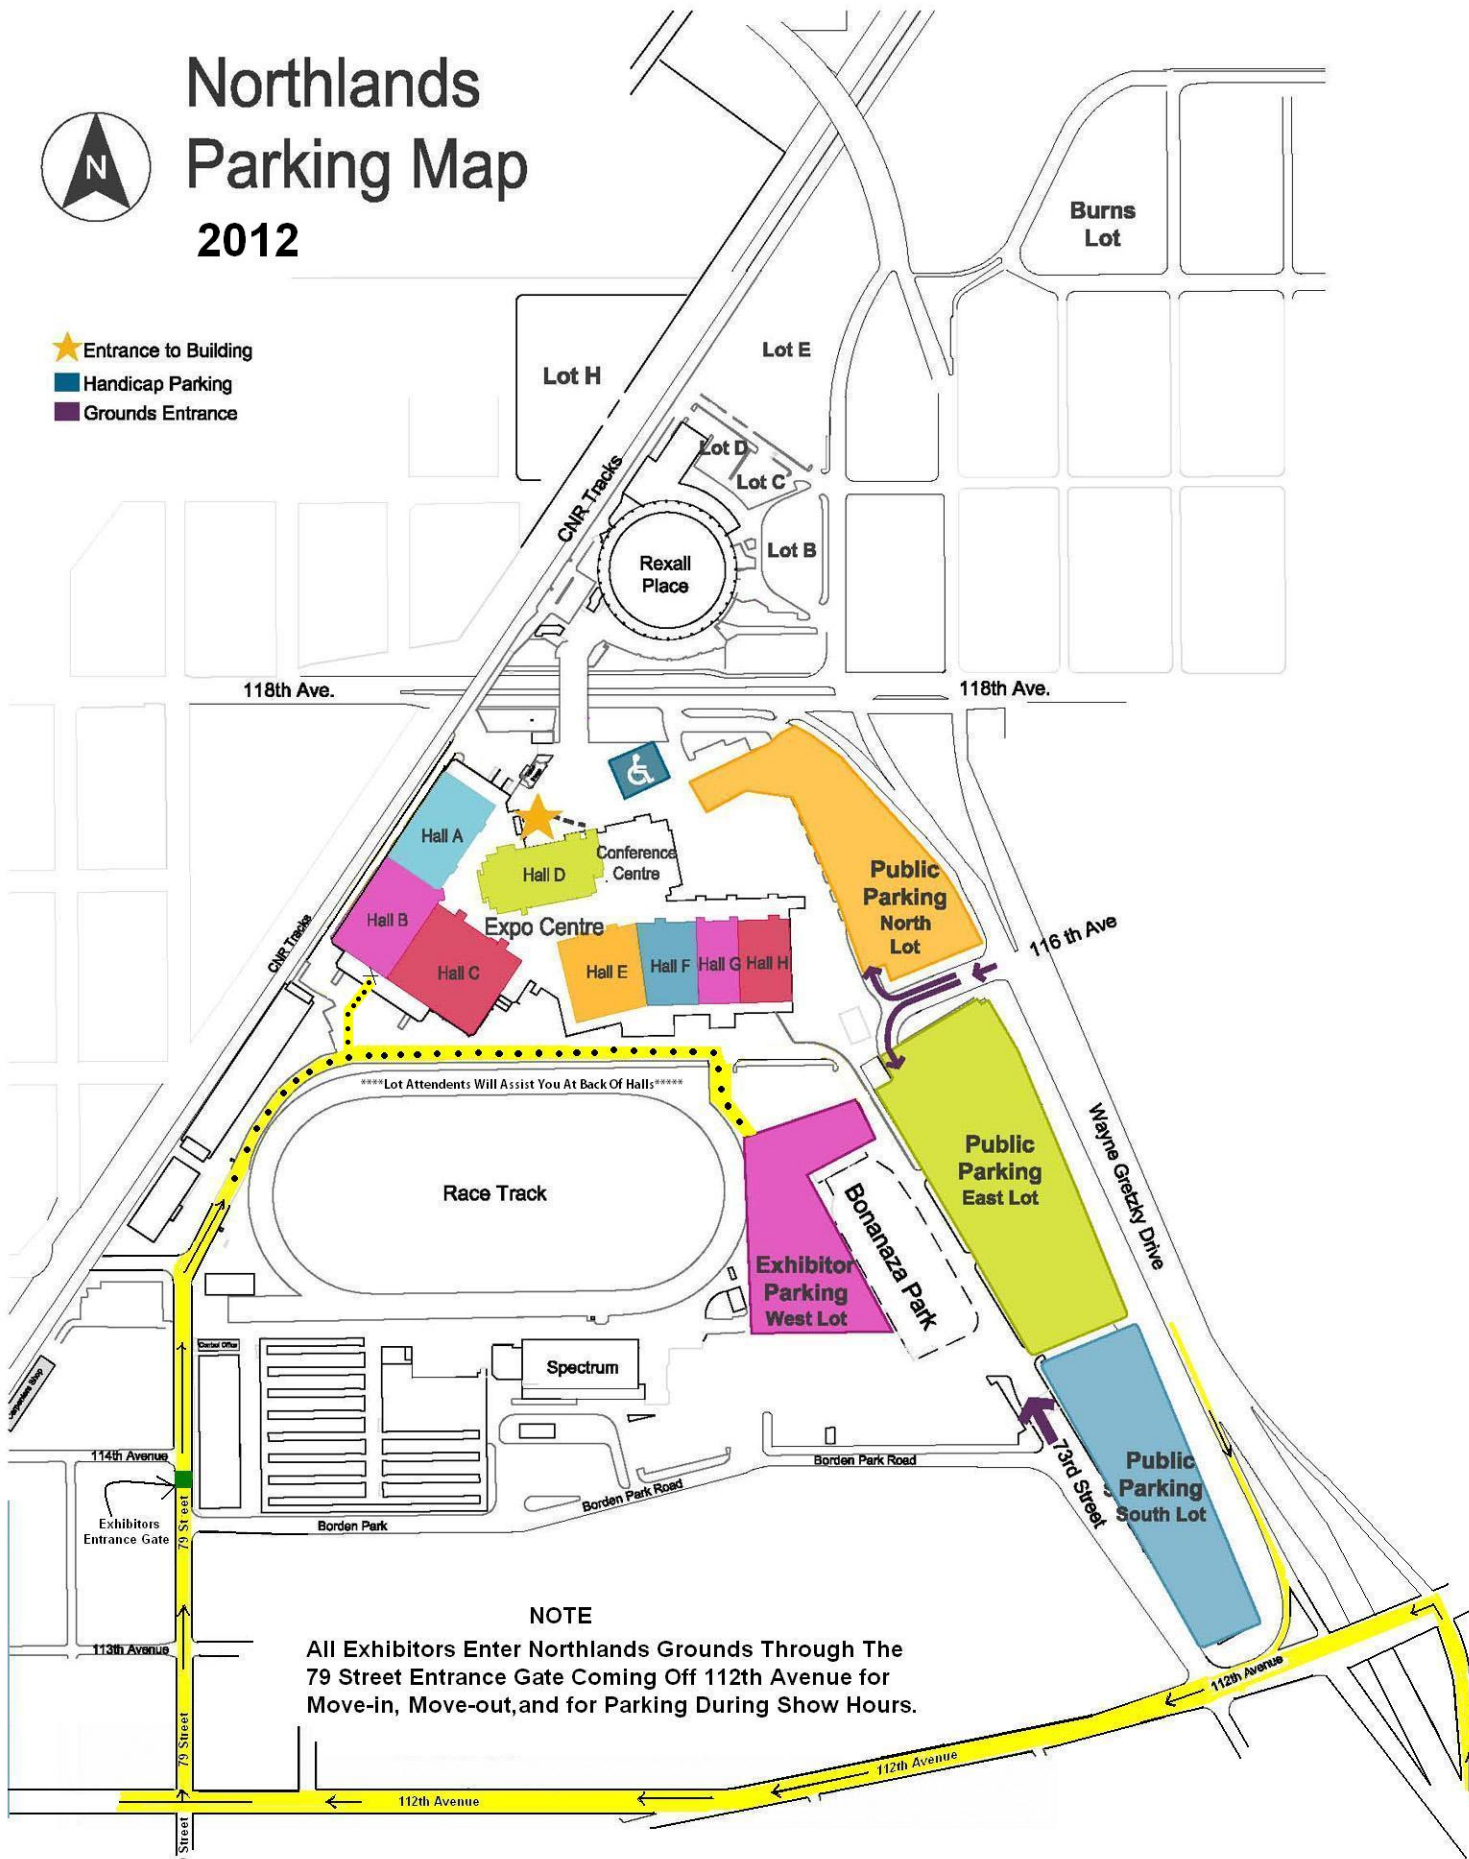

# Northlands Parking Map 2012

- ★ Entrance to Building
- Handicap Parking
- Grounds Entrance

### NOTE

All Exhibitors Enter Northlands Grounds Through The 79 Street Entrance Gate Coming Off 112th Avenue for Move-in, Move-out, and for Parking During Show Hours.